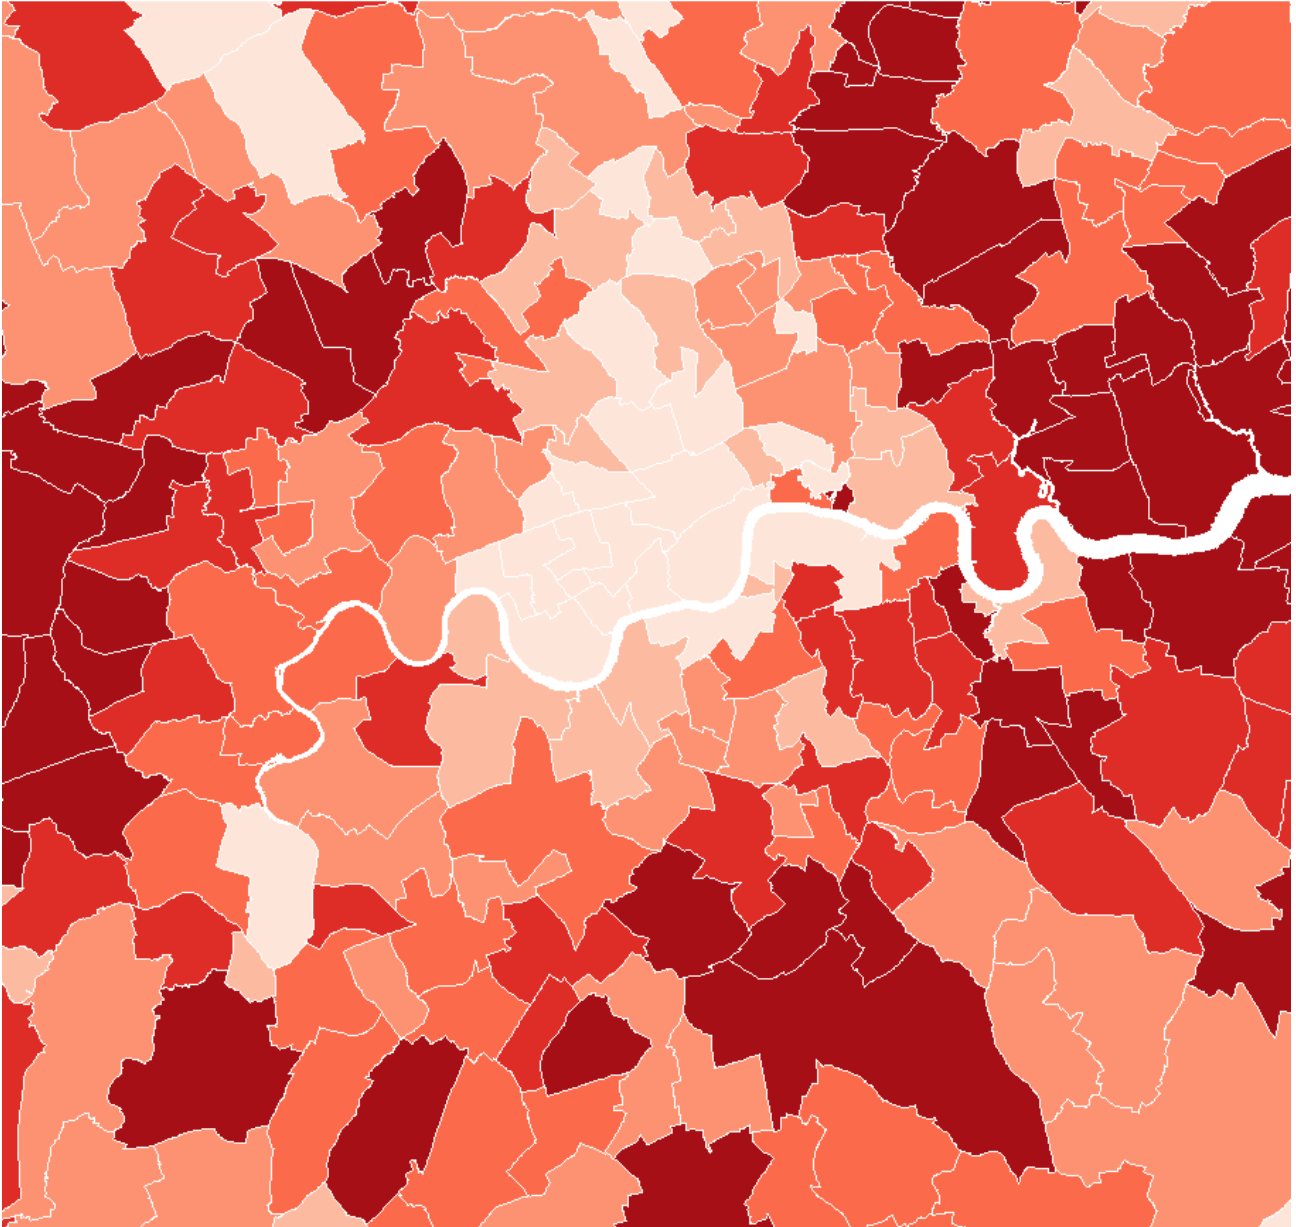

Rental Yield Heat-Map for Greater London

Yields

-  less than 4%
-  between 4% and 4.5%
-  between 4.5% and 5%
-  between 5% and 5.5%
-  between 5.5% and 6%
-  more than 6%