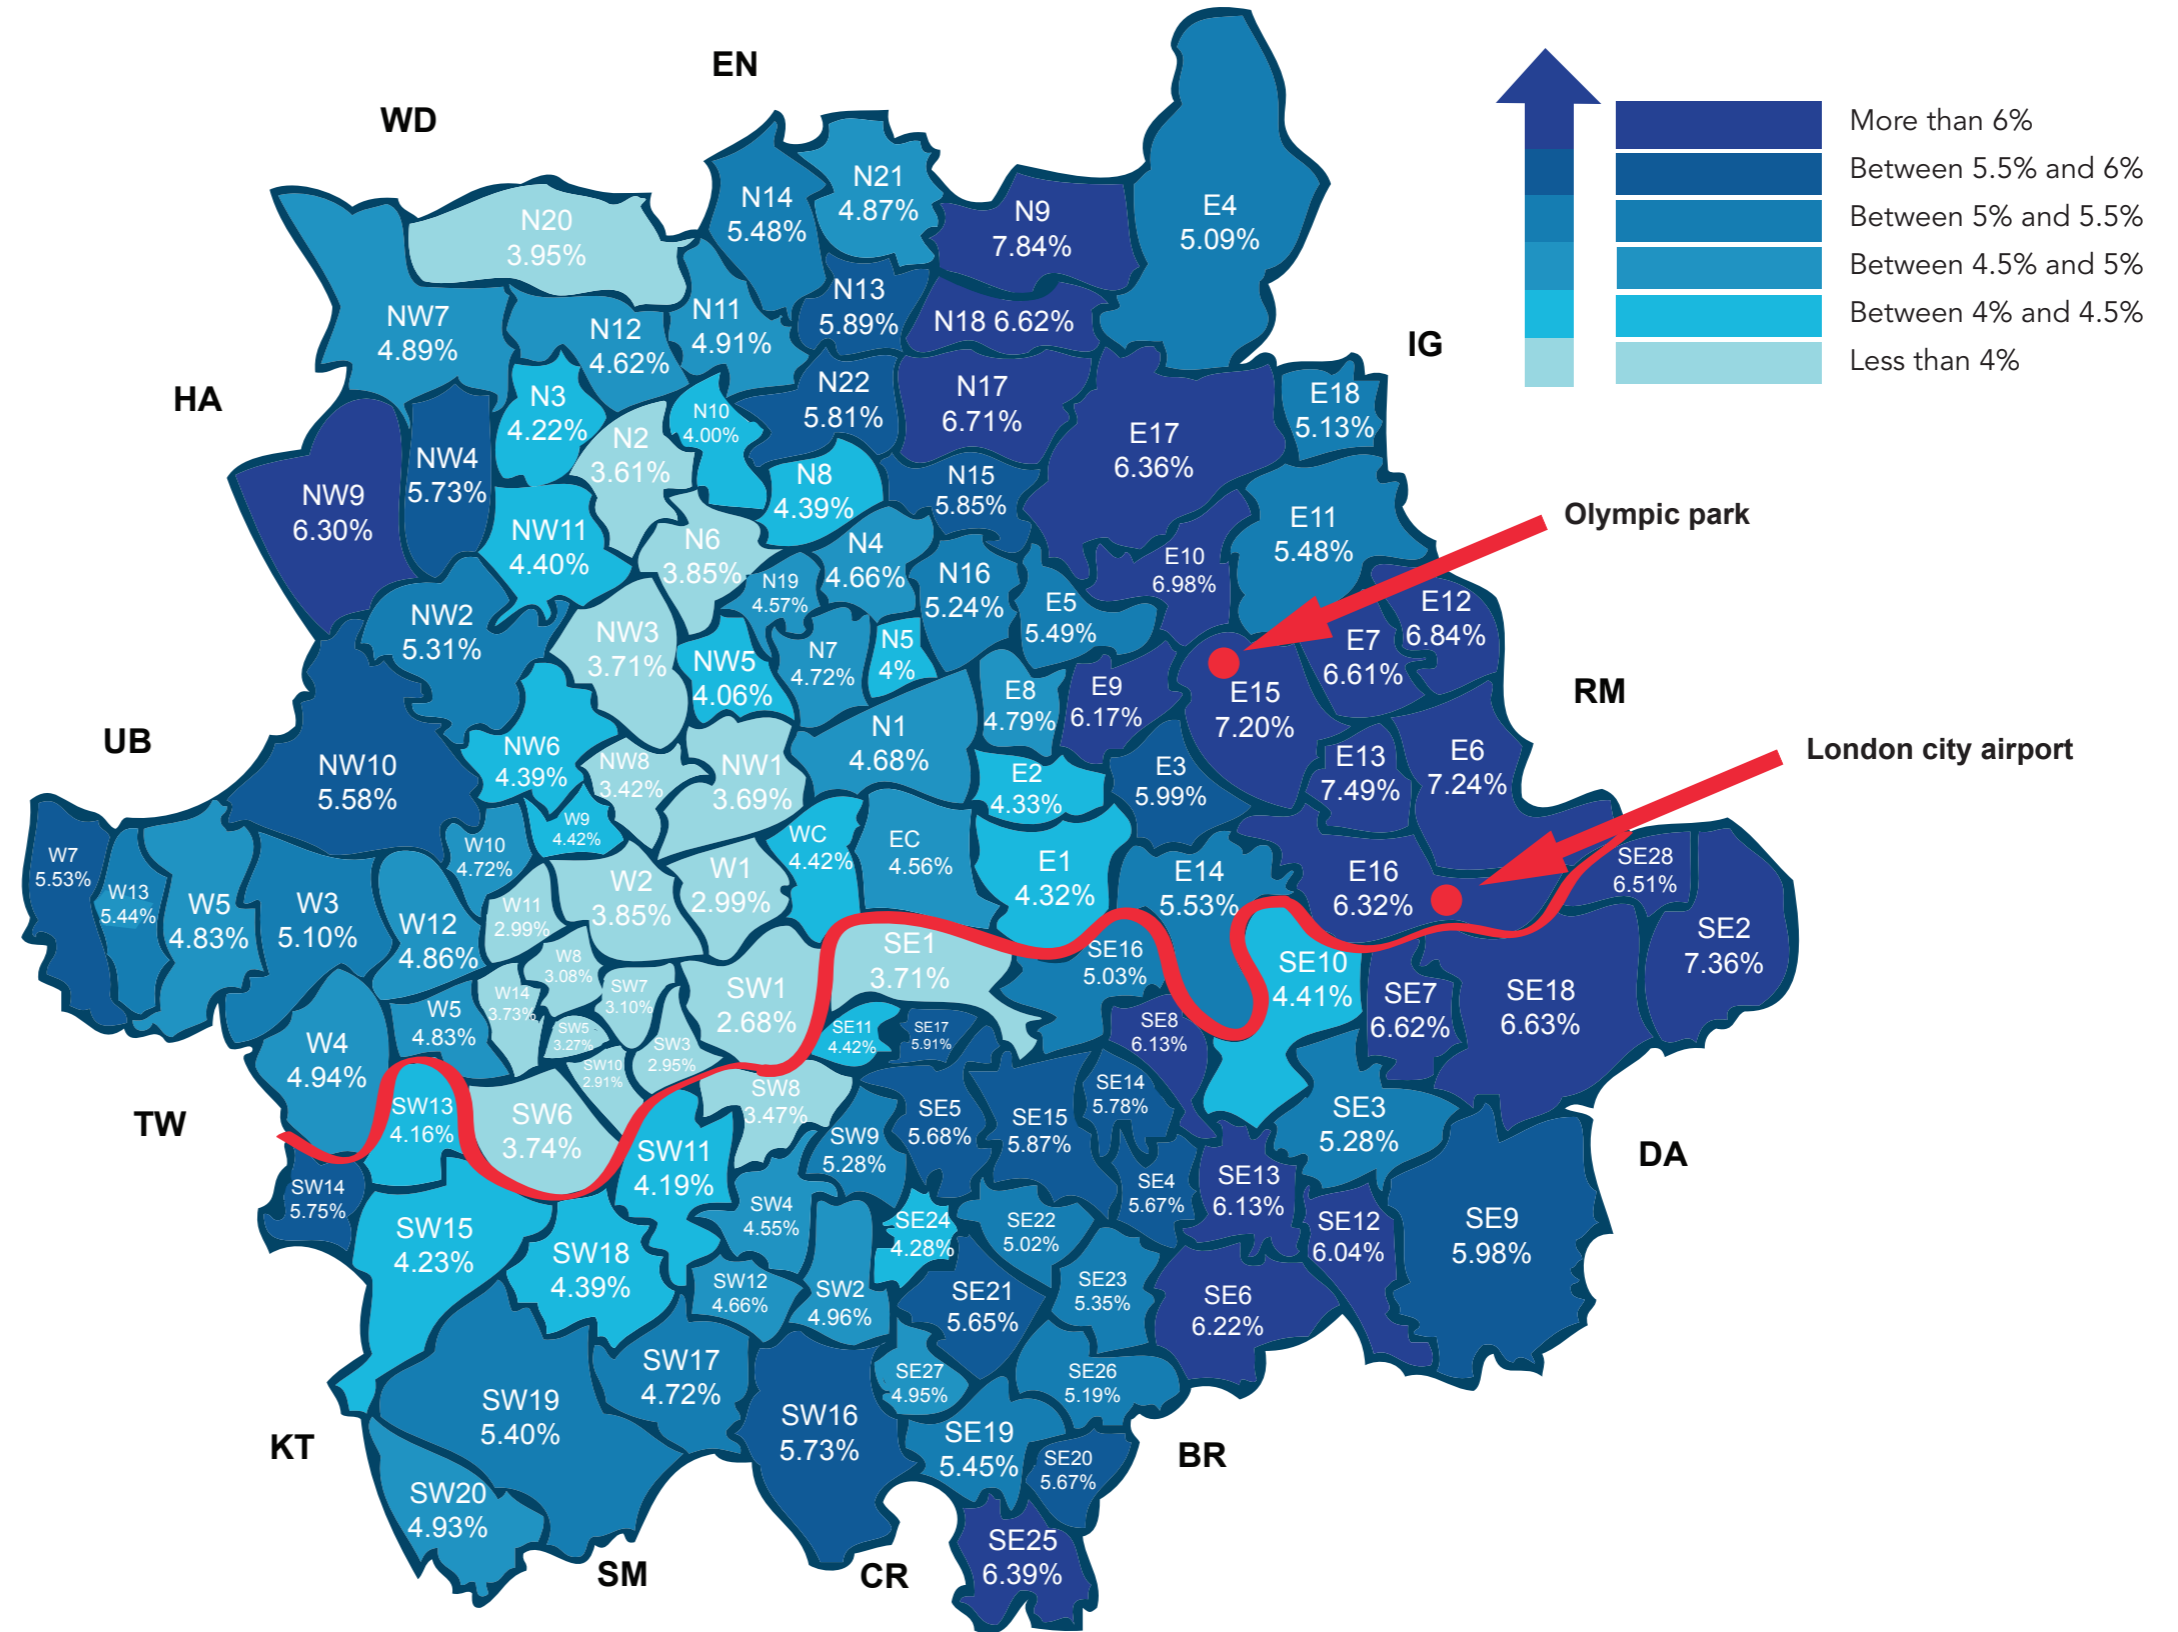

Rental yield heat-map for London by postcode district

Bethnal Green	E2	Deptford	SE8
Bow	E3	Eltham	SE9
Chingford	E4	Greenwich	SE10
Clapton	E5	Kennington	SE11
East Ham	E6	Lee	SE12
Forest Gate	E7	Lewisham	SE13
Hackney	E8	New Cross	SE14
Homerton	E9	Peckham	SE15
Leyton	E10	Rotherhithe	SE16
Leytonstone	E11	Walworth	SE17
Manor Park	E12	Woolwich	SE18
Plairstow	E13	Norwood	SE19
Poplar	E14	Southwark	SE21
Stratford	E15	Forest Hill	SE24
Victoria Docks & North Woolwich	E16	Herne Hill	SE24
Walthamstow	E17	South Norwood	SE25
Woodford & South Woodford	E18	Camberwell	SE25
Islington	N1	Sydenham	SE26
East Finchley	N2	West Norwood	SE27
Finchley Church End	N3	Thamesmead	SE28
Finsbury Park	N4	Westminster	SW1
Highbury	N5	Brixton	SW2
Highgate	N6	Chelsea	SW3
Holloway	N7	Clapham	SW4
Hornsey	N8	Earls Court	SW5
Lower Edmonton	N9	Fulham	SW6
Muswell Hill	N10	South Kensington	SW7
New Southgate	N11	South Lambeth	SW8
North Finchley	N12	Stockwell	SW9
Palmers Green	N13	New Brompton	SW10
Southgate	N14	Willesden	SW10
South Tottenham	N15	Battersea	SW11
Stoke Newington	N16	Balham	SW12
Tottenham	N17	Barnes	SW13
Upper Edmonton	N18	Mortlake	SW14
Upper Holloway	N19	Putney	SW15
Victoria Docks & Whetstone	N20	Streatham	SW17
Winchmore Hill	N21	Tooting	SW17
Wood Green	N22	Wandsworth	SW18
Camden Town	NW1	Wimbledon	SW19
Hampstead	NW3	West Wimbledon	SW20
Hendon	NW4	Marble Arch	W1
Kentish Town	NW5	Paddington	W2
Kilburn	NW6	Acton	W3
Mill Hill	NW7	Chiswick	W4
St John's Wood	NW8	Earling	W5
The Hyde	NW9	Hammersmith	W6
Willesden	NW10	Harwell	W7
Golders Green	NW11	Kensington	W8
Abbey Wood	SE2	Marida Hill	W9
Blackheath	SE3	North Kensington	W10
Brockley	SE4	Shepherds Bush	W12
Catford	SE6	West Earling	W13
Charlton	SE7	West Kensington	W14